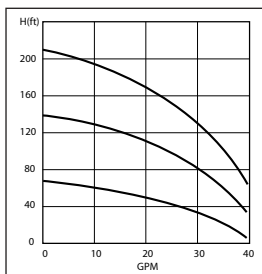

ELECTRIC PUMPS FOR LANDFILLS AND REMEDIATION SITES

SlimJim™ Pump Systems

Small diameter pump (4.5" OD)
provides flows up to 30 gpm in smaller risers
without the need of a control panel.

The Slim Jim is our small diameter, light weight and cost-effective Torpedo pump. No control panel is needed for this pump, with its built-in auto on/off start and run-dry protection. It offers plug-in operation at 115V or 230V single phase power. The rounded bullet end, heavy duty Torpedo™ shroud outperforms and outlasts stainless steel housings. There are no shroud wheels to break or hamper pump removal. The stainless steel motor and pump casing and HDPE protective shroud resist corrosion. There is also a chemical-resistant Teflon version.

Specifications (See back for more details)

4.5" Environmental Pumps : 10, 22 gpm
4.5" Standard Pumps : 5,10,15, 22, 30 gpm

Flows up to 30 gpm
Delivers head capability to 330'. Consult website for flow curves of each model.