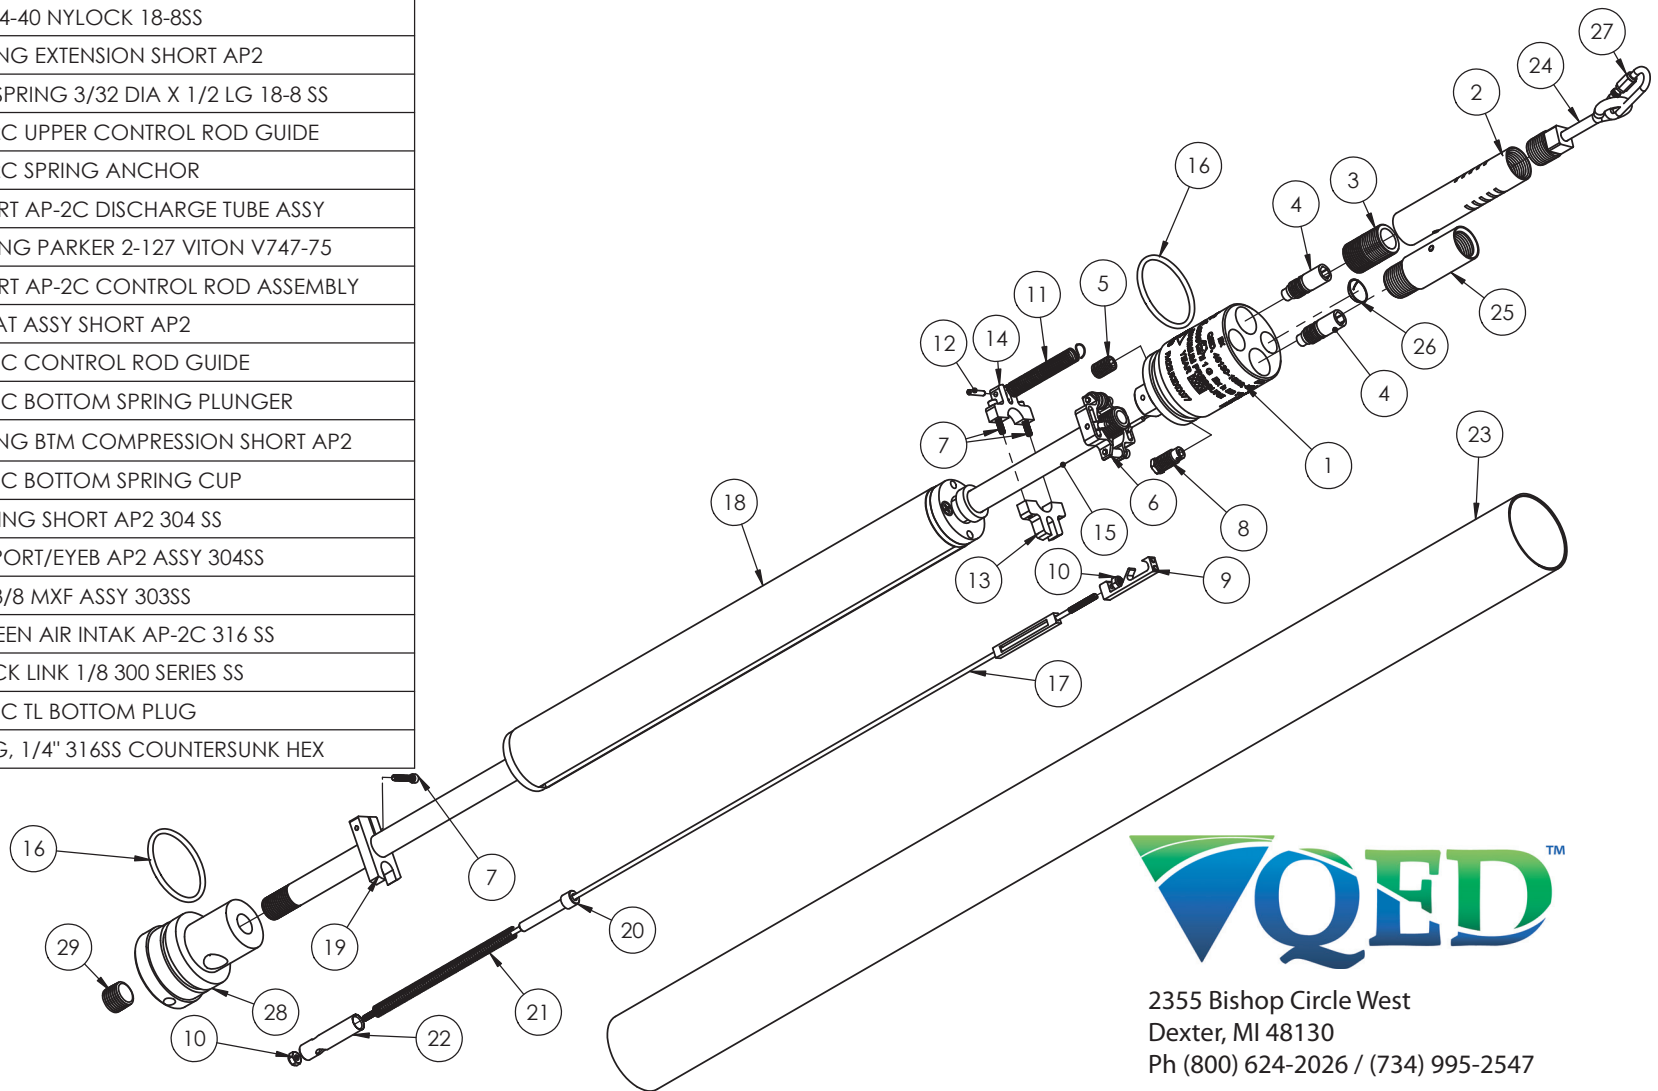

PARTS LIST

ITEM	PART #	QTY.	DESCRIPTION
1	206119	1	303 SS AP-2C HEAD ROLL-STAMP
2	300738	1	CV AP2 TL
3	201891	1	NIPPLE 3/8 MPT CLOSE 304SS
4	301154	2	AP-2 MAGNET/HOLDER ASSY
5	201715	1	POPPET EXHAUST SEAT SHORT AP-2C
6	302903	1	LEVER ASSY SHORT AP2
7	201871	3	SCREW 4-40 X 5/8 SKT HEAD 18-8
8	300455	1	SEAT INT AP2 ASSY
9	300456	1	TIKI AP2 ASSY
10	201887	2	NUT 4-40 NYLOCK 18-8SS
11	201714	1	SPRING EXTENSION SHORT AP2
12	201886	1	PIN SPRING 3/32 DIA X 1/2 LG 18-8 SS
13	203358	1	AP-2C UPPER CONTROL ROD GUIDE
14	203359	1	AP-2C SPRING ANCHOR
15	300361	1	SHORT AP-2C DISCHARGE TUBE ASSY
16	200701	2	O-RING PARKER 2-127 VITON V747-75
17	300369	1	SHORT AP-2C CONTROL ROD ASSEMBLY
18	301150	1	FLOAT ASSY SHORT AP2
19	201578	1	AP-2C CONTROL ROD GUIDE
20	201564	1	AP-2C BOTTOM SPRING PLUNGER
21	201588	1	SPRING BTM COMPRESSION SHORT AP2
22	201568	1	AP-2C BOTTOM SPRING CUP
23	201582	1	CASING SHORT AP2 304 SS
24	300406	1	SUPPORT/EYEB AP2 ASSY 304SS
25	300739	1	CV 3/8 MXF ASSY 303SS
26	201517	1	SCREEN AIR INTAK AP-2C 316 SS
27	206098	1	QUICK LINK 1/8 300 SERIES SS
28	42170	1	AP-2C TL BOTTOM PLUG
29	206290	1	PLUG, 1/4" 316SS COUNTERSUNK HEX

EXPLODED VIEW OF SHORT TOP-LOADING AP2 300419A