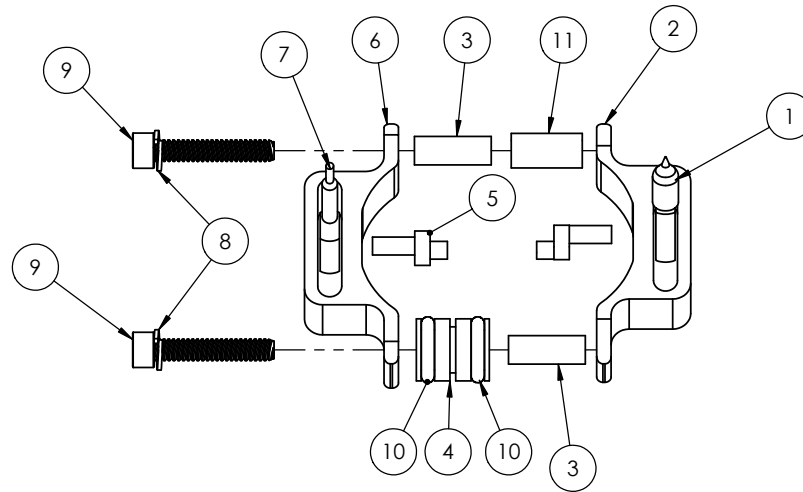

302903 - LEVER ASSEMBLY SHORT AP2

ITEM	PART #	QTY.	DESCRIPTION
1	202252	1	POPPET EXHAUST SHORT AP-2C 304SS
2	201512	1	LEVER EXHAUST AP2 303SS
3	201514	2	SPACER AP2 LEVER 316SS
4	201513	1	SPACER AP2 LEVER 316SS
5	203740	2	PIN PIVOT AP2 NITRONIC 60
6	201498	1	LEVER INLET AP2 303SS
7	201519	1	POPPET AIR IN AP2 303SS
8	201632	2	S.S. LEVER SCREW LOCK WASHER
9	201871	2	SCREW 4-40 X 5/8 SKT HEAD 18-8
10	202100	2	O-RING PARKER 2-009 VITON V747-75
11	206023	1	TIKI ROLLER