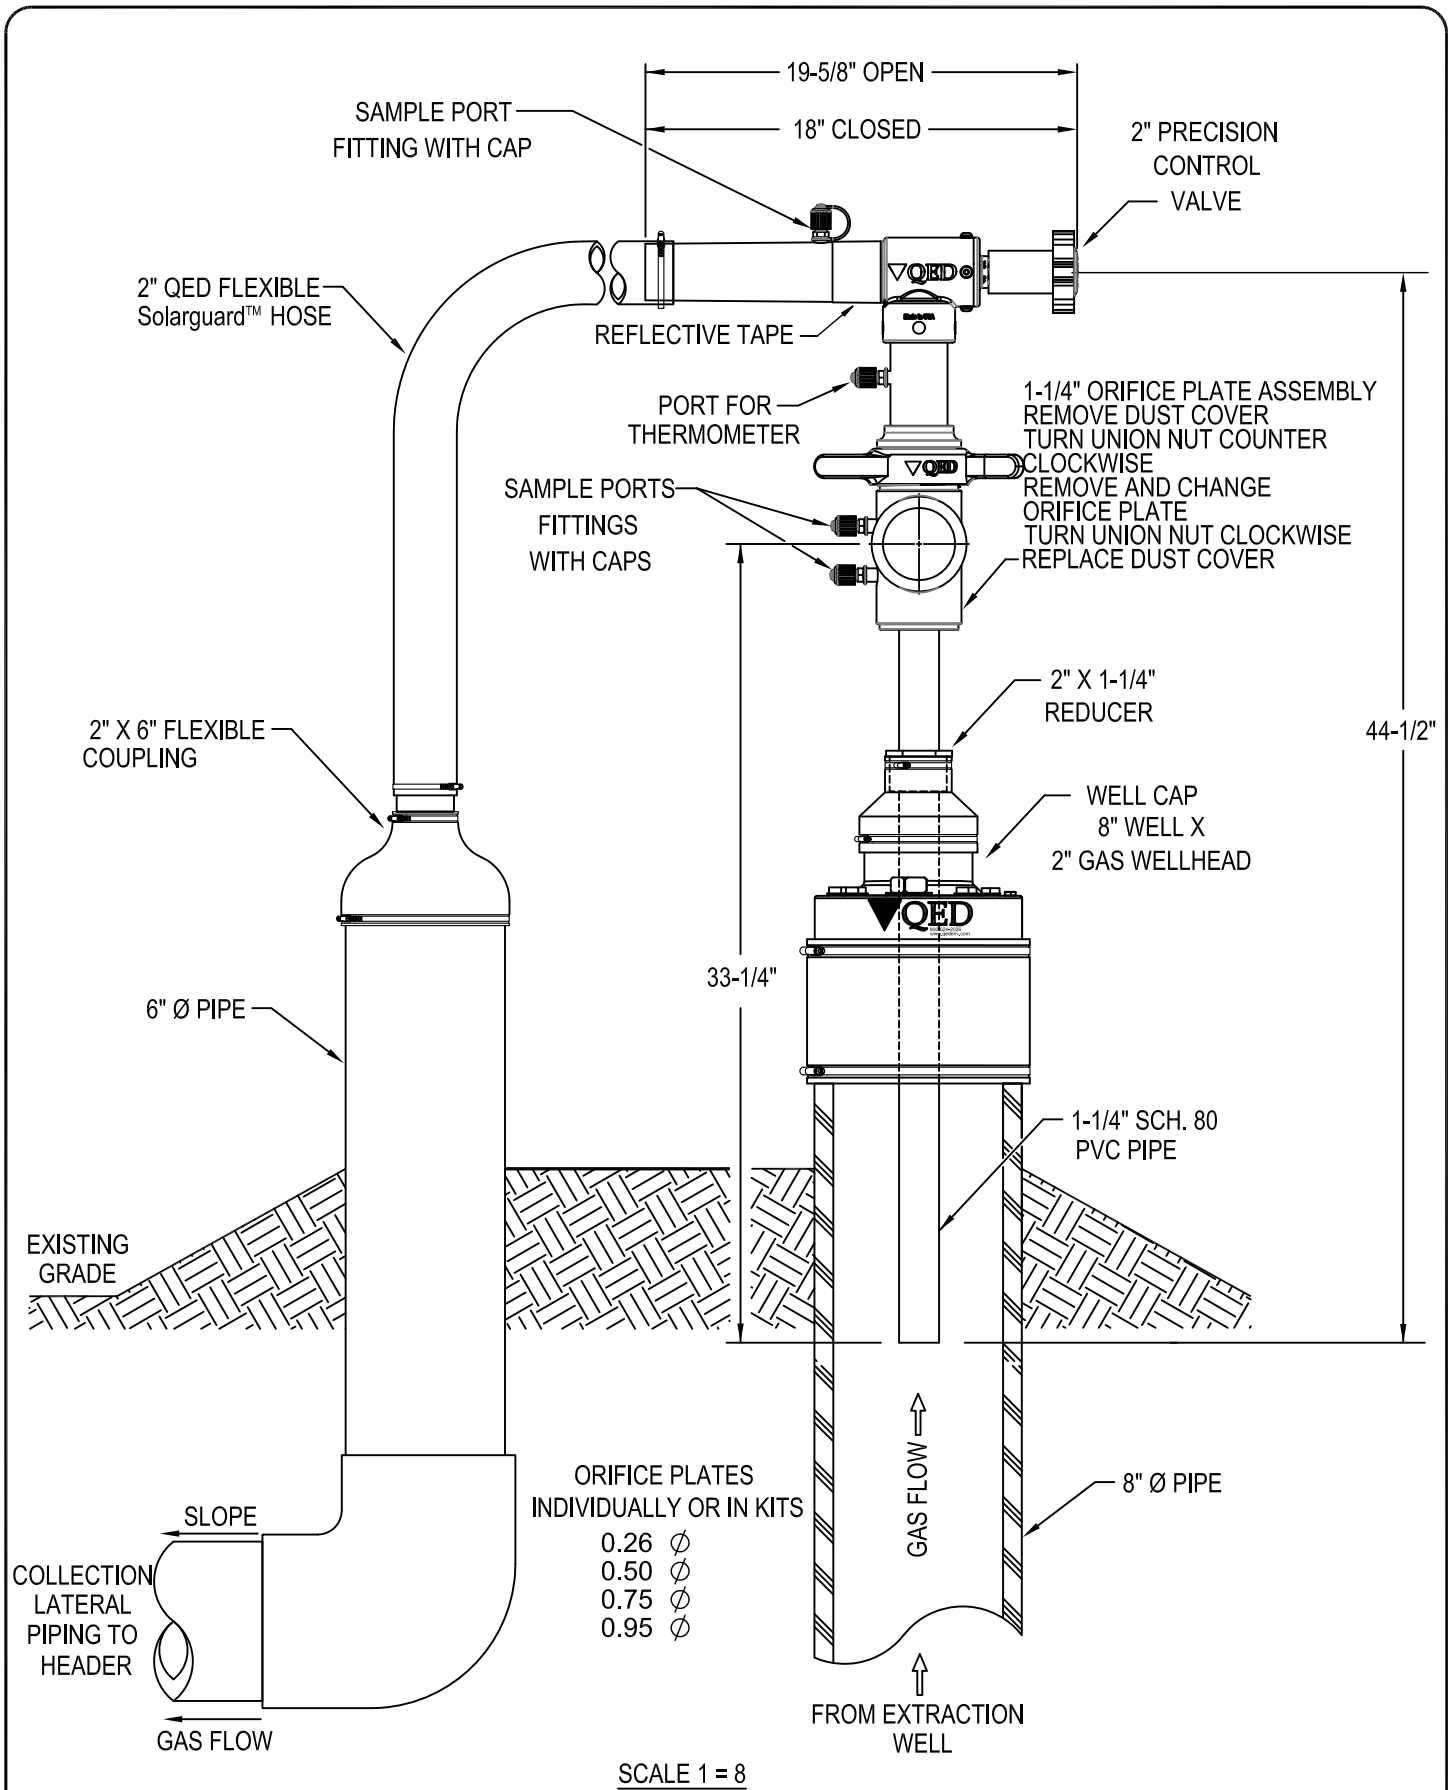

1.25" QUICK CHANGE ORIFICE PLATE WELLHEAD (MODEL ORP115M) FULL ASSEMBLY WITH QED CAP FOR 8" WELLS

734-995-2547 -US HEADQUARTERS
 734-995-1170 -FAX
 800-624-2026 -NORTH AMERICA TOLL FREE
 www.QEDENV.COM -WEB PAGE

TOLERANCES UNLESS OTHERWISE SPECIFIED	APPROVALS	DATE	TITLE
ANGULAR : .5° FRAC : .XXX : .005 .XX : .01 .XXXX : .0005	DRAWN TONY RAMIREZ	11-26-13	1-1/4" QUICK CHANGE ORIFICE PLATE WELLHEAD ORP115M W/ QED CAP FOR 8" WELLS
MATERIAL	DESIGNER L N / B P	12-02-13	DWG No. 602538
FINISH	CHECKED L N / B P	12-02-13	REV A
	APPROVED L N / B P	12-02-13	SCALE NONE
			SHT 1 OF 1