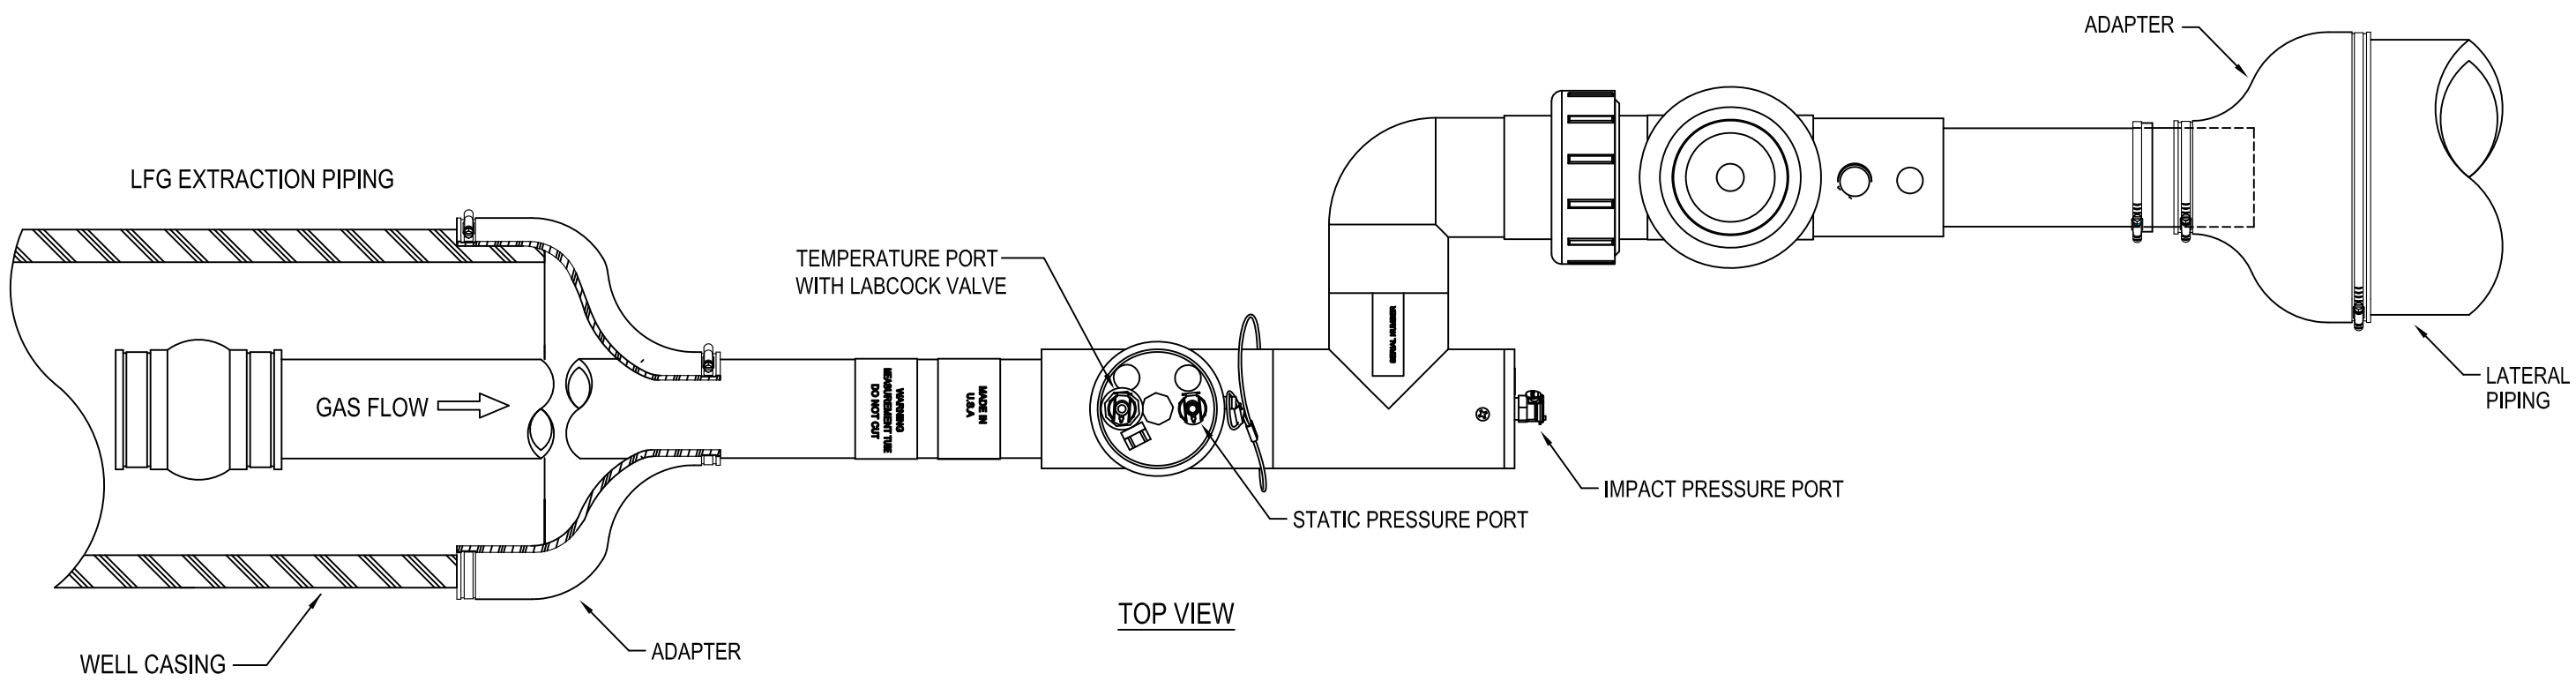

Accu-Flo Wellhead, 2" Horizontal PVC with 2" Exact-Flo Valve, Quick Connect
 FOR STATIC AND IMPACT PRESSURE AND LABCOCK VALVE FOR TEMPERATURE. FULL ASSEMBLY.

SCALE 1 = 4

734-995-2547 -US HEADQUARTERS
 734-995-1170 -FAX
 800-624-2026 -NORTH AMERICA TOLL FREE
 WWW.QEDENV.COM -WEB PAGE

TOLERANCES UNLESS OTHERWISE SPECIFIED ANGULAR : .5° FRAC : .XXX : .005 .XX : .01 .XXXX : .0005	APPROVALS	DATE	TITLE
	DRAWN TONY RAMIREZ DESIGNER	12-19-18	AF020-H-G2-Q FULL ASSEMBLY
MATERIAL	CHECKED	DRAWING No.	REV
FINISH	APPROVED	606331	A
		SCALE	SHT 1 OF 1
		SEE NOTE	