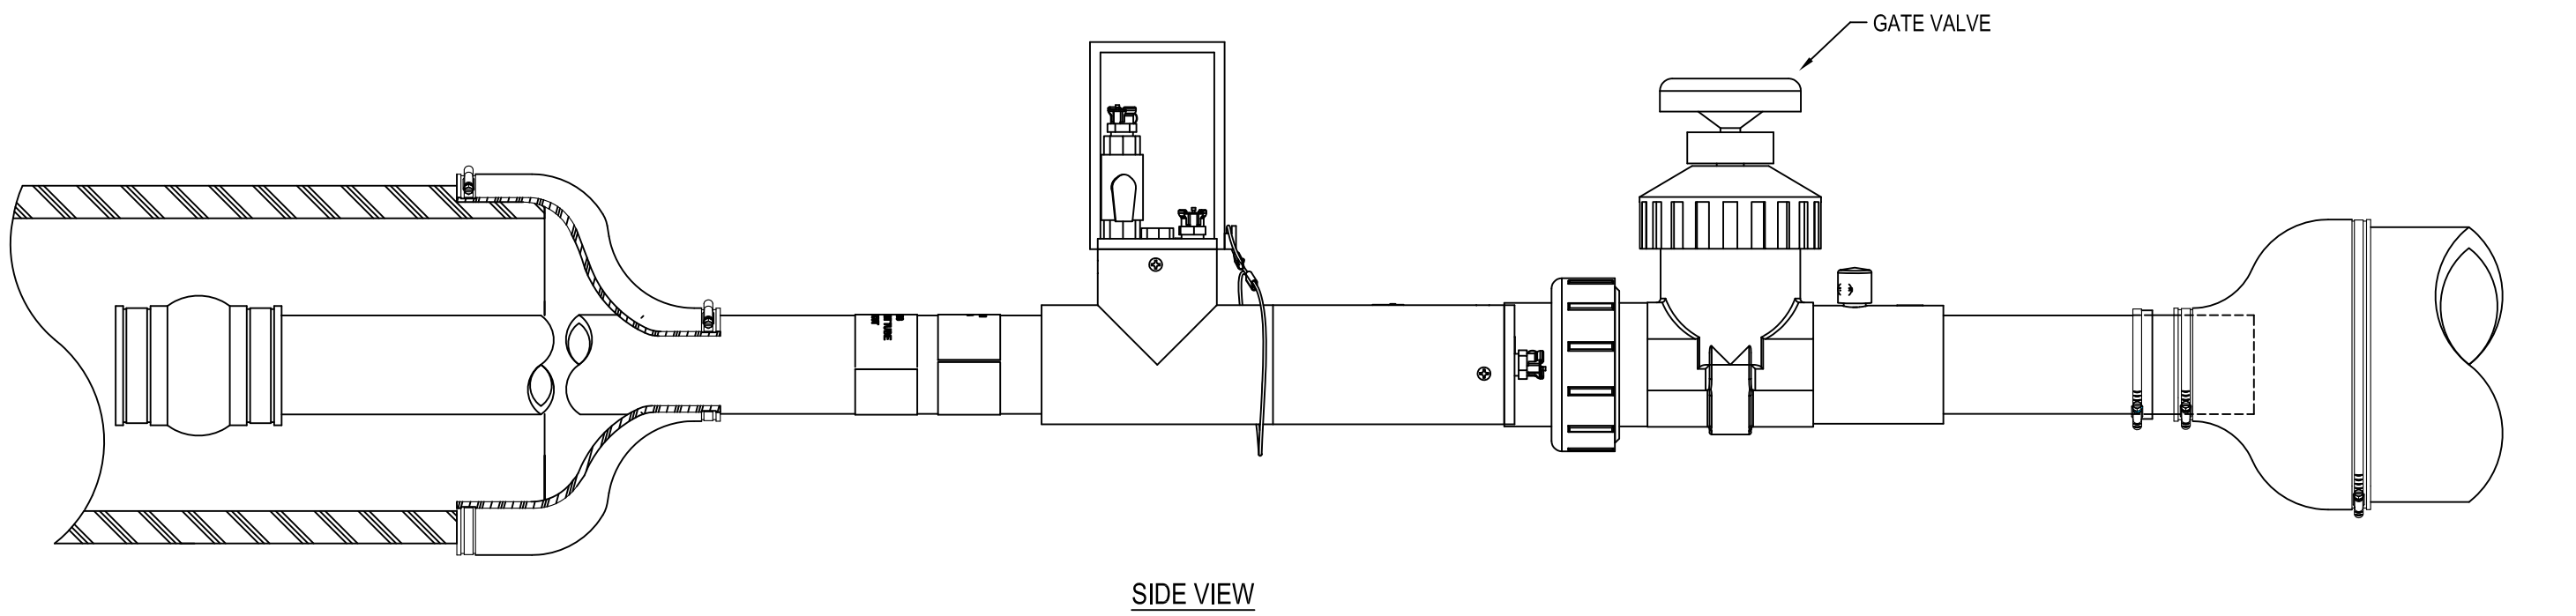

Accu-Flo Wellhead, 2" Horizontal PVC with 2" Exact-Flo Valve, Quick Connect
 FOR STATIC AND IMPACT PRESSURE AND LABCOCK VALVE FOR TEMPERATURE. FULL ASSEMBLY.

SCALE 1 = 4

734-995-2547 -US HEADQUARTERS
 734-995-1170 -FAX
 800-624-2026 -NORTH AMERICA TOLL FREE
 WWW.QEDENV.COM -WEB PAGE

TOLERANCES UNLESS OTHERWISE SPECIFIED ANGULAR : .5° FRAC : .XXX : .005 .XX : .01 .XXXX : .0005	APPROVALS	DATE	TITLE
	DRAWN TONY RAMIREZ DESIGNER	12-19-18	AF020-H-G2-Q FULL ASSEMBLY
MATERIAL	CHECKED	DRAWING No.	REV
FINISH	APPROVED	606331	A
		SCALE	SHT 1 OF 1
		SEE NOTE	